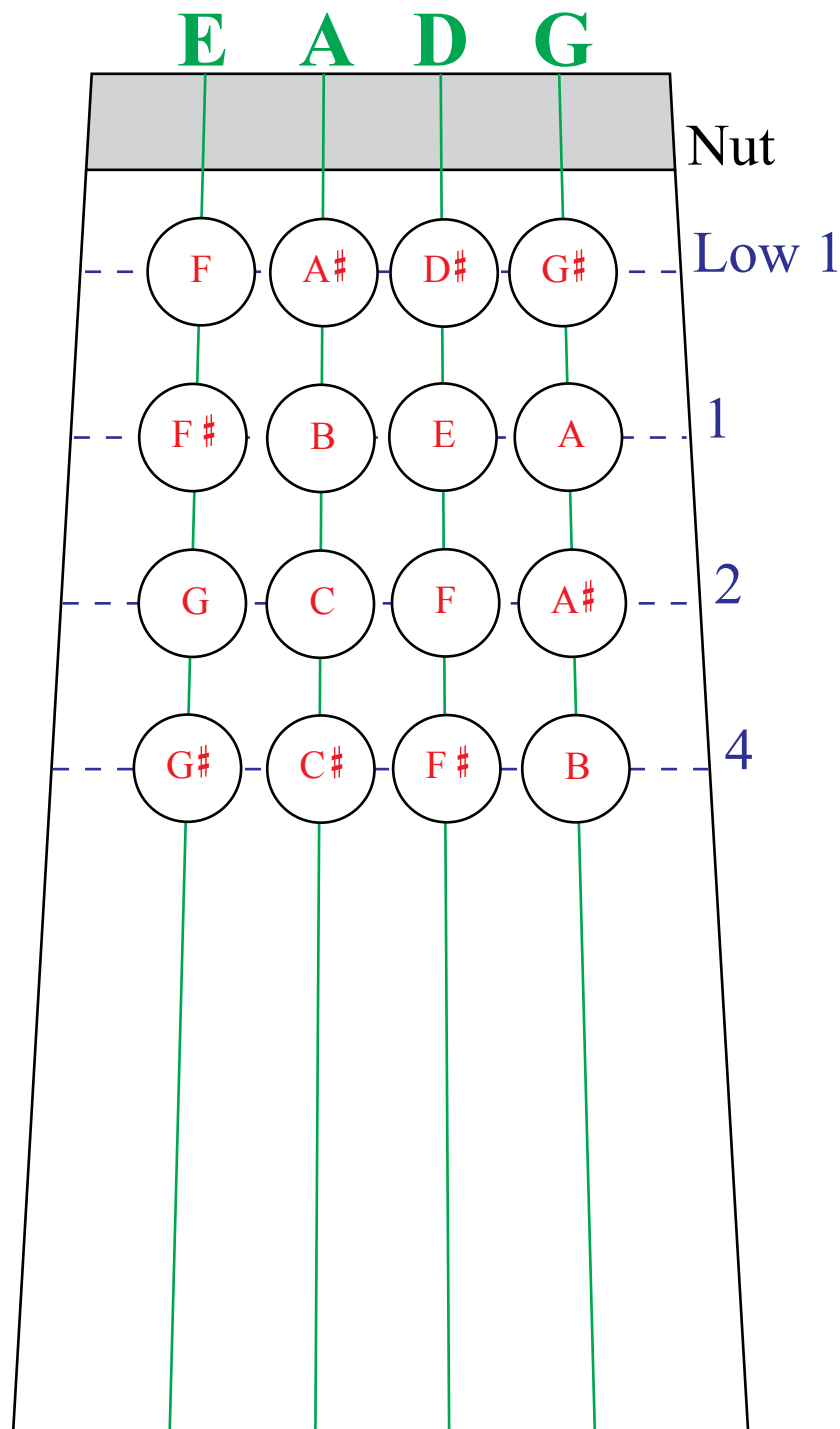

Bass Fingerboard Chart

(Beginning)

Compliments of **The Music Store**
2630 W. Baseline Rd., Mesa, AZ 85202
480.831.9691 | www.the-music-store.com