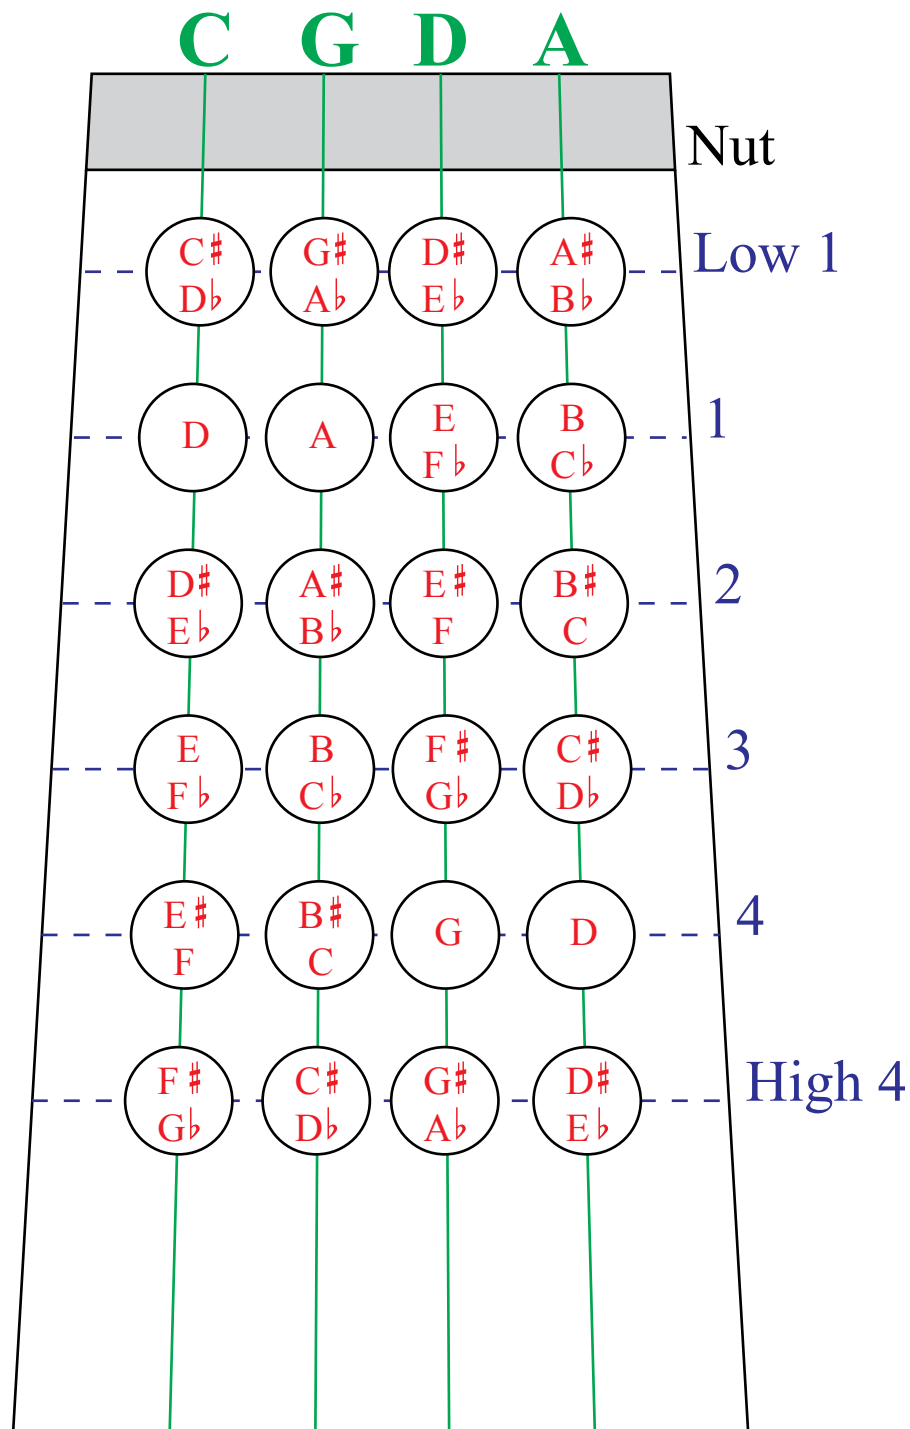

Cello Fingerboard Chart

(Advanced)

Compliments of **The Music Store**
 2630 W. Baseline Rd., Mesa, AZ 85202
 480.831.9691 | www.the-music-store.com