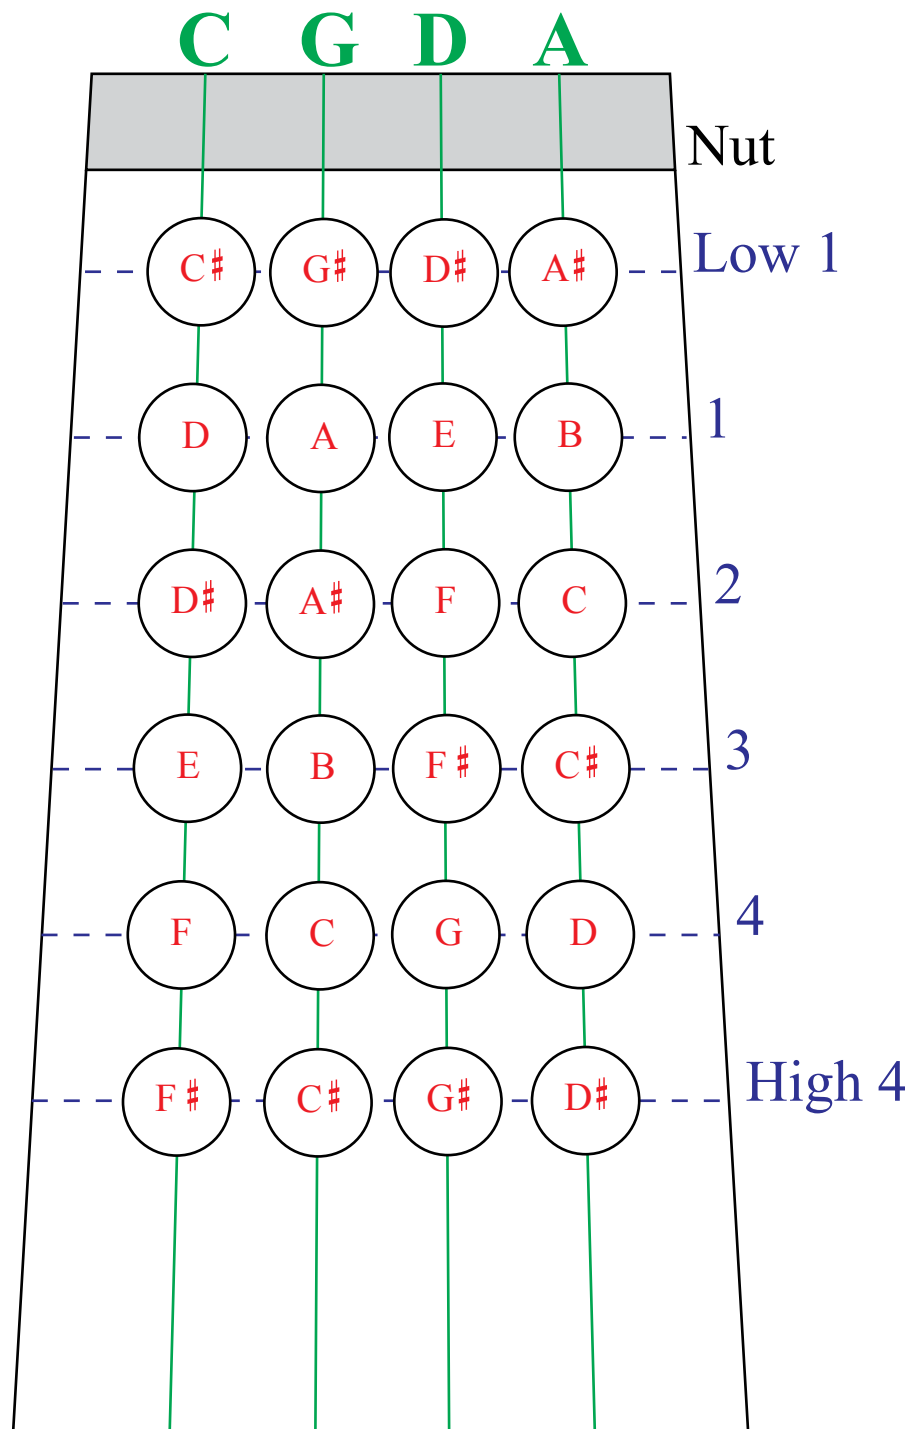

Cello Fingerboard Chart

(Beginning)

Compliments of **The Music Store**
2630 W. Baseline Rd., Mesa, AZ 85202
480.831.9691 | www.the-music-store.com