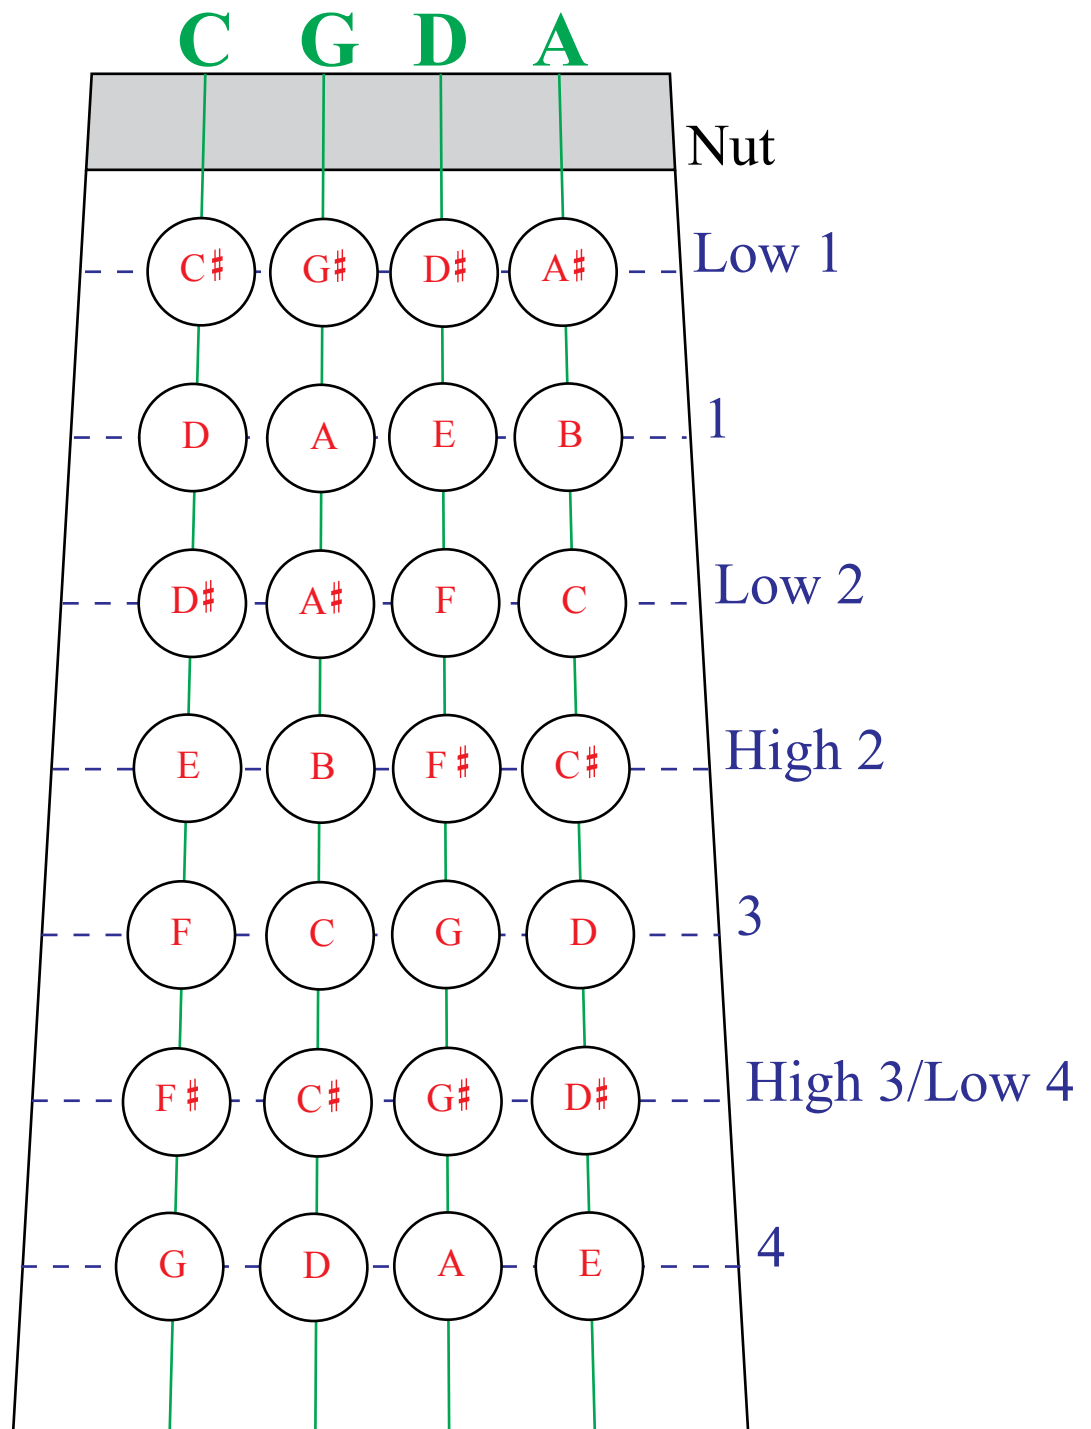

Viola Fingerboard Chart

(Beginning)

Compliments of **The Music Store**
2630 W. Baseline Rd., Mesa, AZ 85202
480.831.9691 | www.the-music-store.com