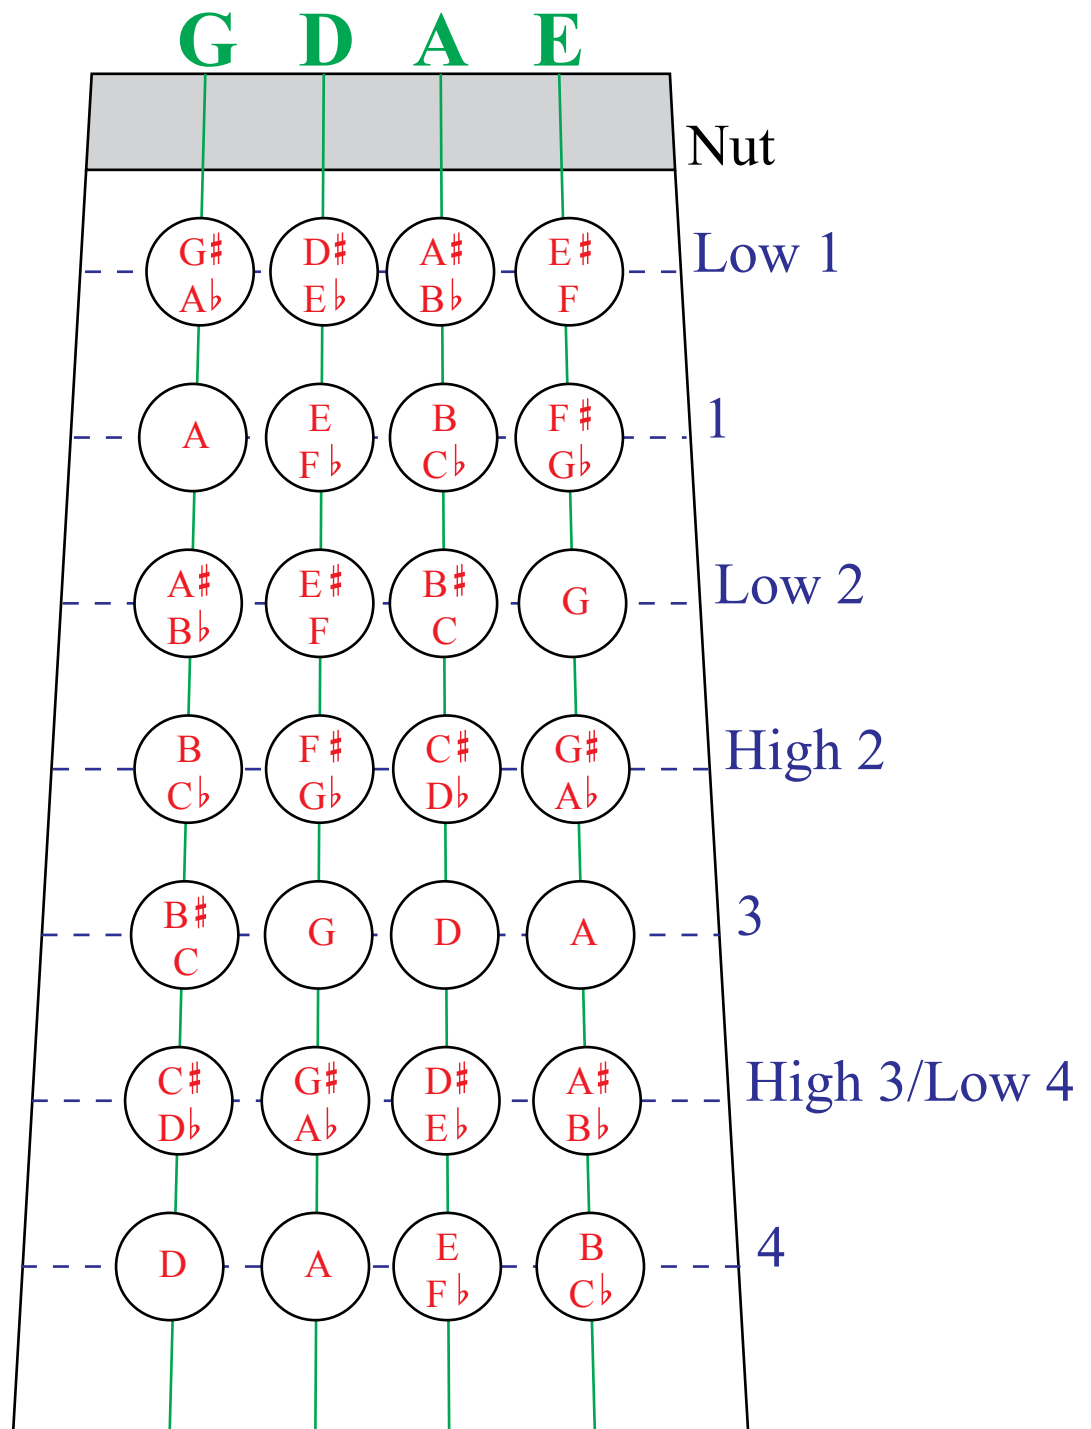

Violin Fingerboard Chart

(Advanced)

Compliments of **The Music Store**
 2630 W. Baseline Rd., Mesa, AZ 85202
 480.831.9691 | www.the-music-store.com