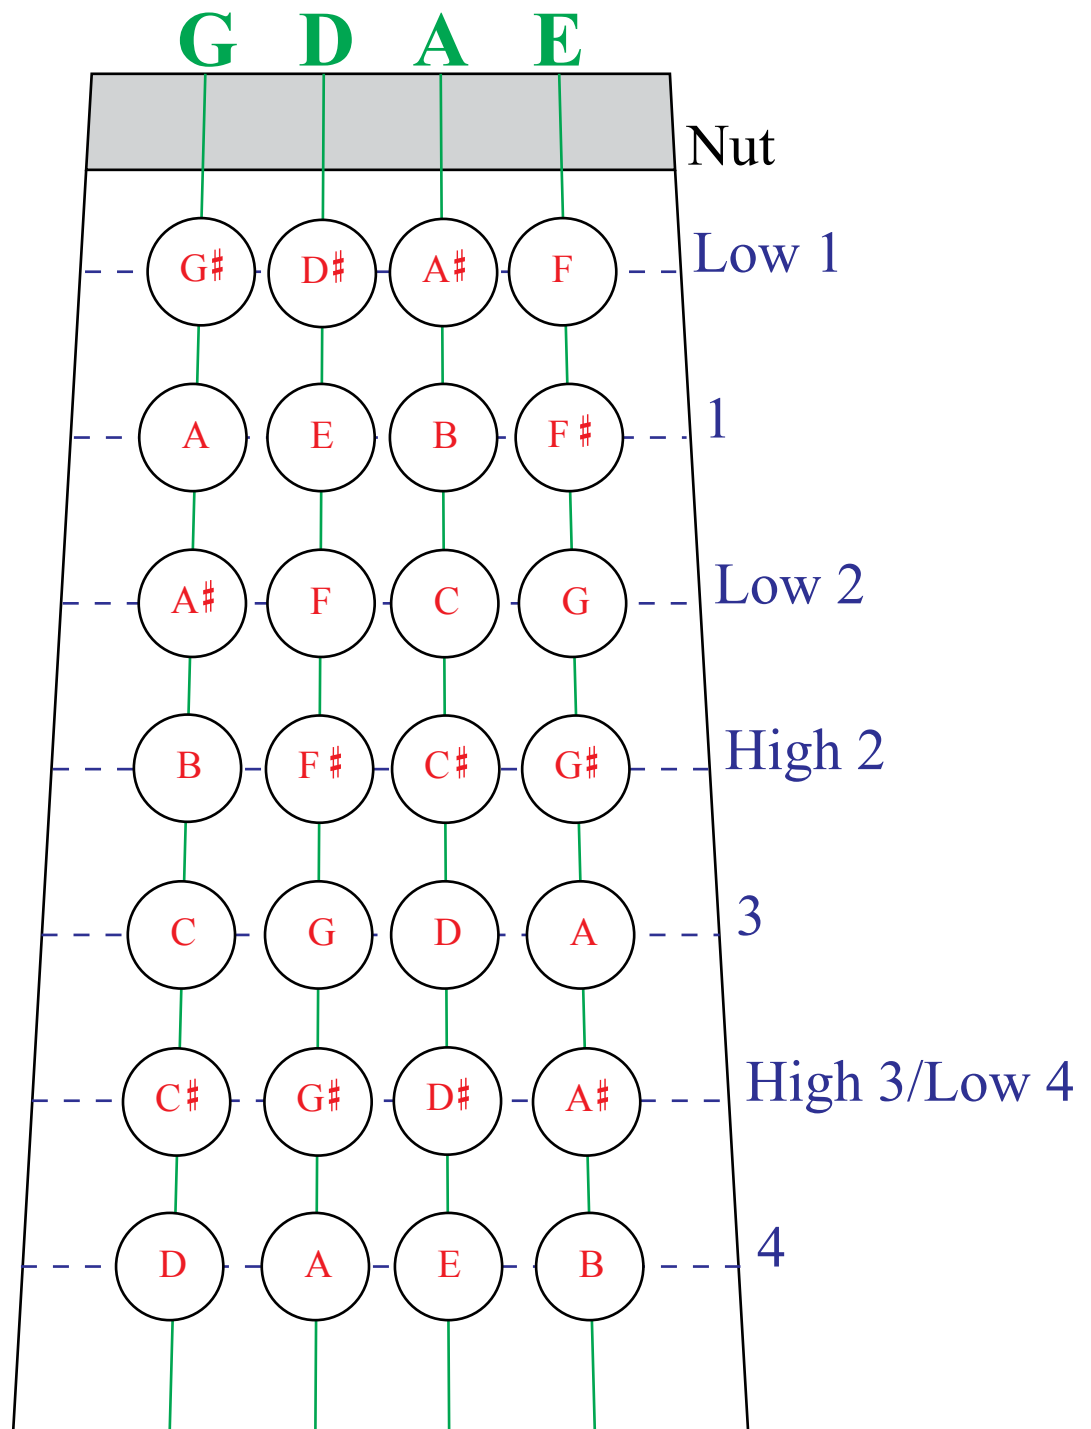

Violin Fingerboard Chart

(Beginning)

Compliments of **The Music Store**
2630 W. Baseline Rd., Mesa, AZ 85202
480.831.9691 | www.the-music-store.com